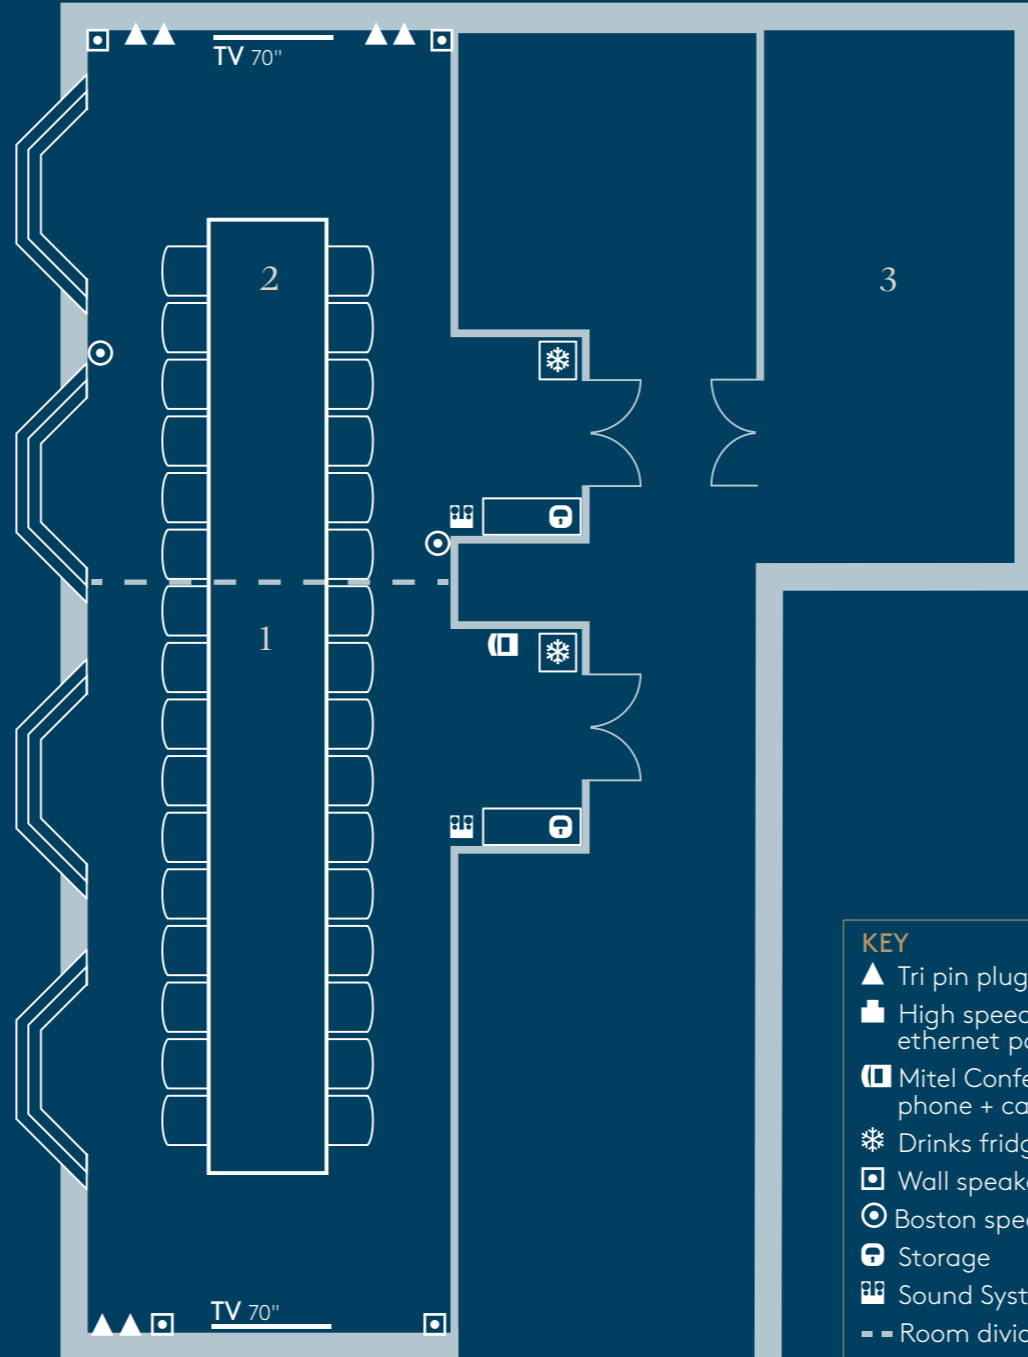

CAPACITIES & FLOOR PLANS

DIMENSIONS (m)	St James's	Green Park	Hyde Park 1	Hyde Park 2	Hyde Park 1, 2 & 3
width	6	4.5	6.7	6.7	n/a
length	7.1	7.1	13	7.2	n/a
height	2.5	2.5	2.6	2.6	n/a
CAPACITIES					
Theatre	n/a	n/a	50	25	80
Classroom	n/a	n/a	24	16	44
Banquet	n/a	n/a	21	14	68
U-Shape	n/a	n/a	25	12	40
Boardroom	10	12	22	12	40
Cabaret	n/a	n/a	20	12	42
Standing Reception	n/a	n/a	50	30	100

HYDE PARK 1,2 & 3

GREEN PARK

- KEY**
- ▲ Tri pin plug socket
 - High speed ethernet ports
 - ☎ Mitel Conference phone + cables
 - ❄ Drinks fridge
 - ◻ Wall speaker
 - ◎ Boston speaker
 - 🗄 Storage
 - 🔊 Sound System
 - - Room divider