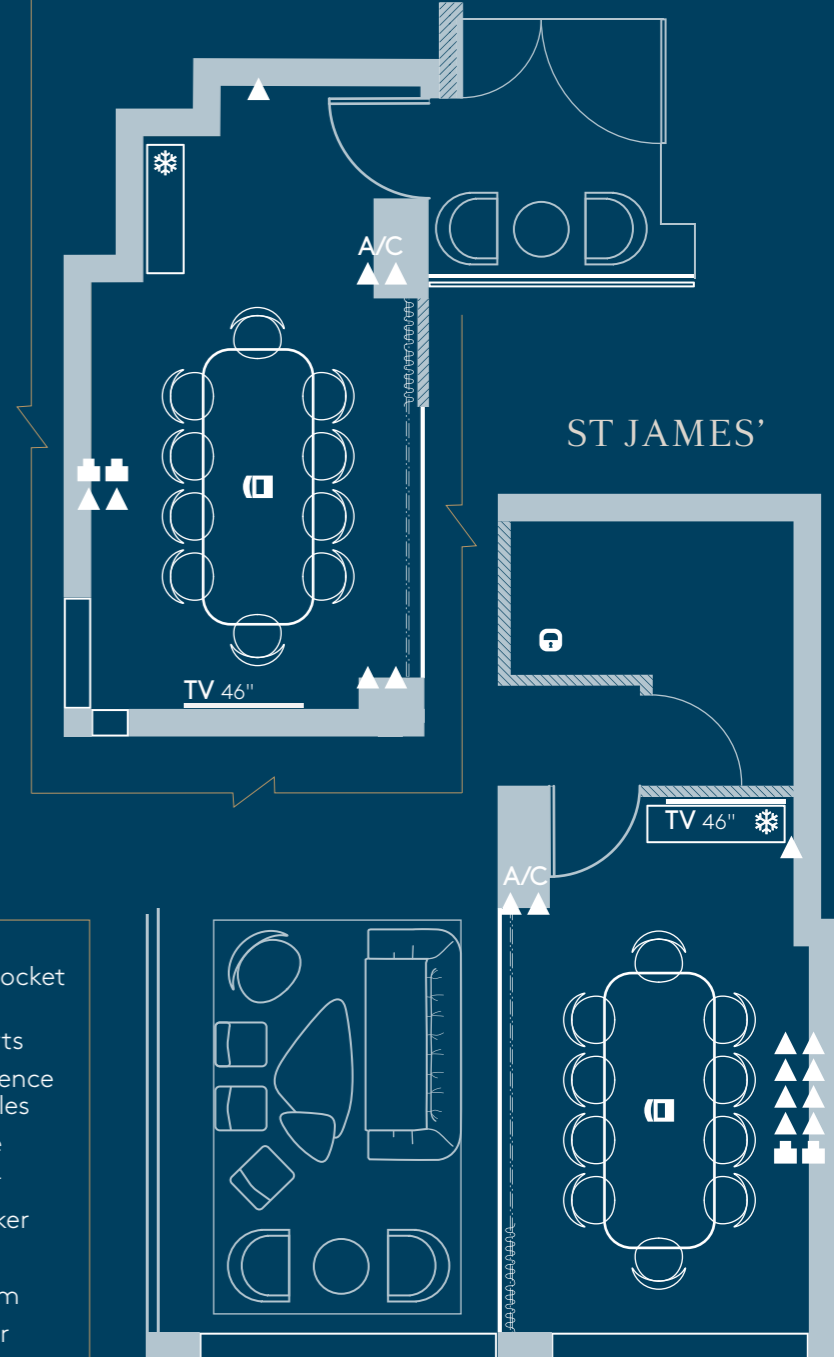

CAPACITIES & FLOOR PLANS

DIMENSIONS (m)	St James's	Green Park	Hyde Park 1	Hyde Park 2	Hyde Park 1, 2 & 3
width	6	4.5	6.7	6.7	n/a
length	7.1	7.1	13	7.2	n/a
height	2.5	2.5	2.6	2.6	n/a
CAPACITIES					
Theatre	n/a	n/a	50	25	80
Classroom	n/a	n/a	24	16	44
Banquet	n/a	n/a	21	14	68
U-Shape	n/a	n/a	25	12	40
Boardroom	10	12	22	12	40
Cabaret	n/a	n/a	20	12	42
Standing Reception	n/a	n/a	50	30	100

HYDE PARK 1,2 & 3

GREEN PARK

- KEY**
- ▲ Tri pin plug socket
 - High speed ethernet ports
 - ☎ Mitel Conference phone + cables
 - ❄ Drinks fridge
 - ◻ Wall speaker
 - ◎ Boston speaker
 - 🗄 Storage
 - 🔊 Sound System
 - - Room divider