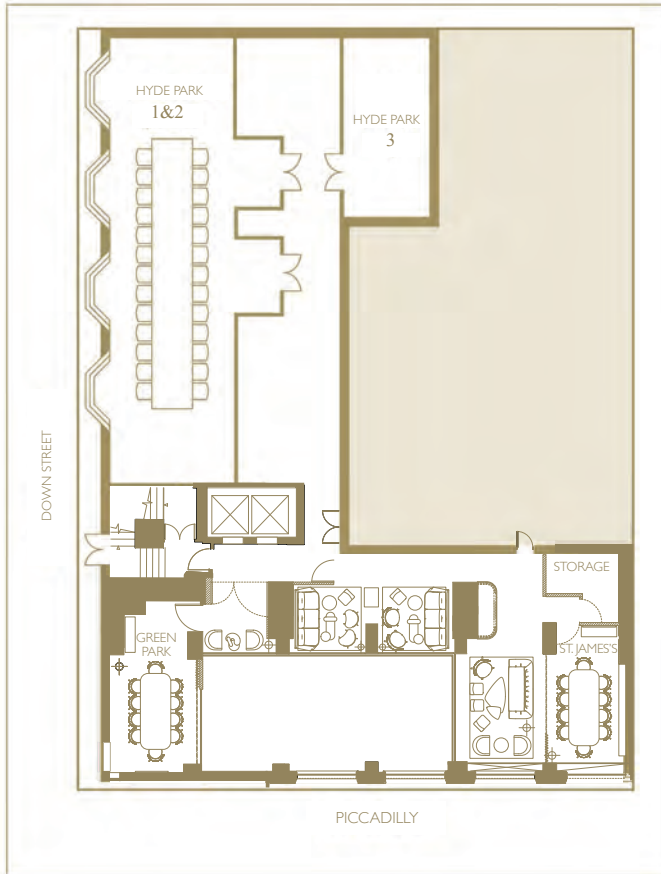

Meetings and Events

	Hyde Park	Hyde Park 1	Hyde Park 2	Green Park	St James's Park
--	-----------	-------------	-------------	------------	-----------------

Dimensions (m)

Width	6.7	6.7	6.7	4.5	6
Length	13	7.2	5.8	7.1	7.1
Height	2.6	2.6	2.6	2.5	2.5

Capacities:

Theatre	80	26	26	n/a	n/a
Classroom	24	n/a	n/a	n/a	n/a
Banquet	60	16	16	n/a	16
U-Shape	32	14	14	n/a	n/a
Boardroom	35	12	12	10	10
Cabaret	30	12	12	n/a	n/a
Standing Reception	100	n/a	n/a	n/a	n/a